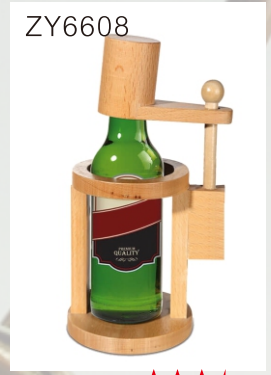

# Patent (bottle lock)

surface treatment: electroplating

power coating in pantone color

8 bottle lock  
ZY1357

ZY1358  
Stand  
bottle  
lock

ZY6608

★★★

★★★★★