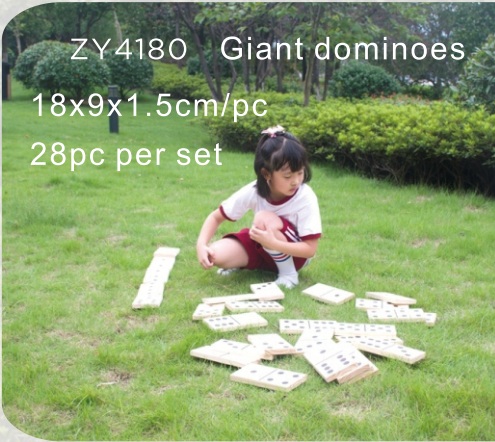

Bocce balls

Outdoor game

ZY4180 Giant dominoes
18x9x1.5cm/pc
28pc per set