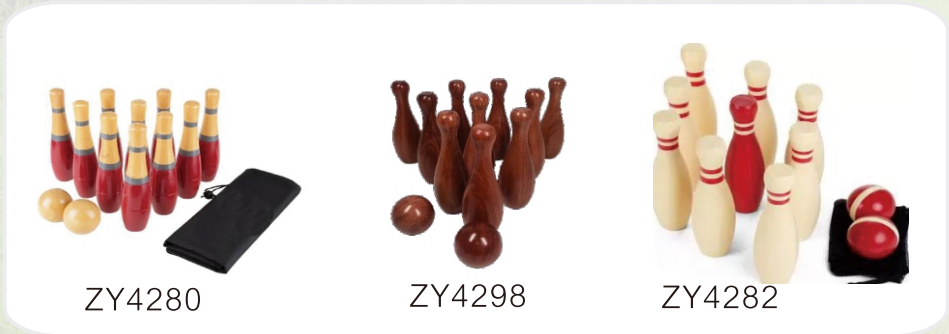

Outdoor game

Molky

Bowling

Kubb